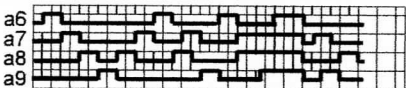

Timing Diagrams

1 div = 5 sec Cycle = 3min 20 sec

1 div = 5 sec Cycle = 2min 55sec

1 div = 5 sec Cycle = 3min